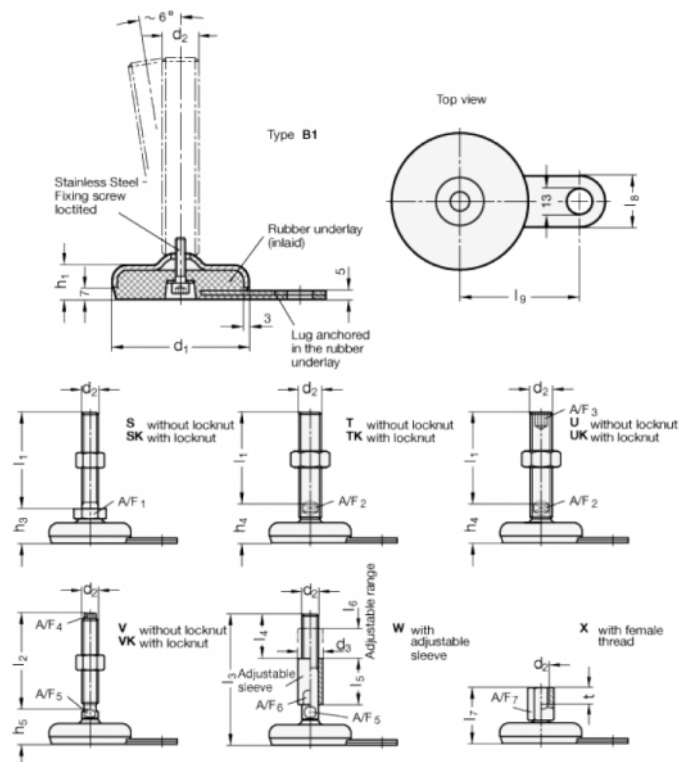

Article number: 203380M2062B1X
 Description: E+G levelling foot
 GN 33-80-M20-62-B1-X, Stainless steel
 Note: X With female thread, External hexagon

Measures

- A/F7 = 27
- d1 = 80
- d2 = M20
- h1 = 20
- l7 = 62
- l8 = 30
- l9 = 70
- t = 20